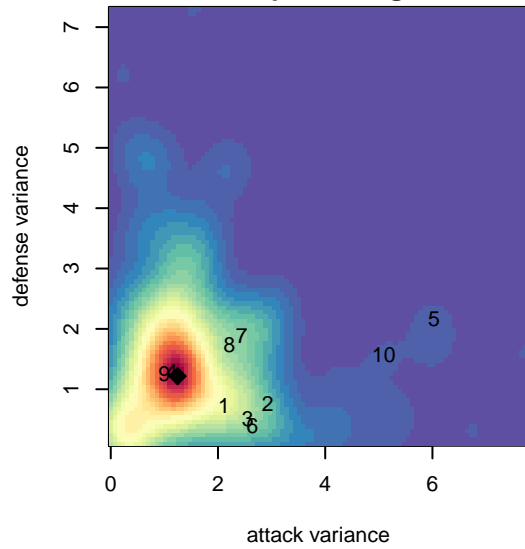

Kitsap Alliance Red G02

Westsound FC
 Silverdale, WA
 G02 total strength=1475
 attack=9.52 defense=11.29
 fall league = RCL G02 Div 3
 notes= A

alt names used:
 Kitsap Alliance FC – G02 A
 Kitsap Alliance FC G02A
 Kitsap Alliance FC G02A
 KITSAP ALLIANCE FC G02A (WA)
 KITSAP ALLIANCE FC G02A (WA)
 Kitsap Alliance FC – G02 A

Kitsap Alliance Red G02
 Dots are actual minus expected GF (blue circles) and GA (red triangles).
 Blue line is smoothed change in attack strength. Red is smoothed change in defense strength.

**attack and defense variance (black dot)
relative to other teams
and top 10 in region**