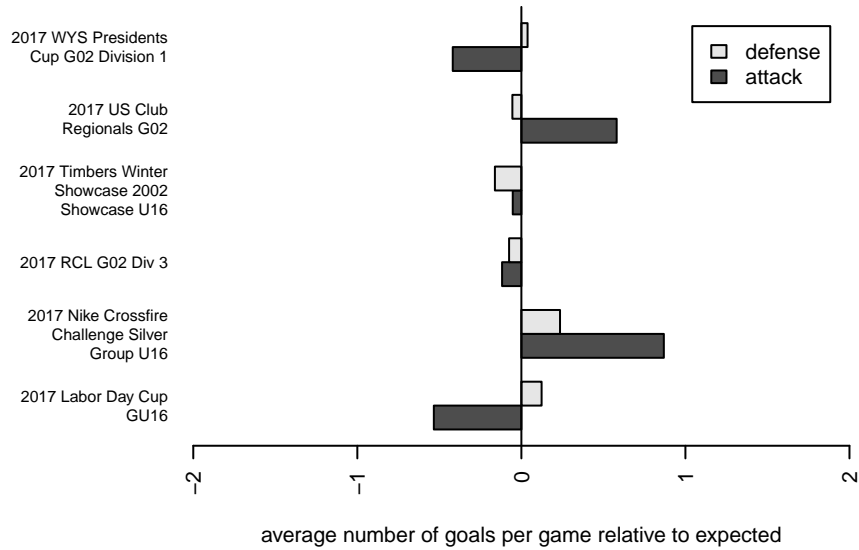

Performance relative to 13 month average