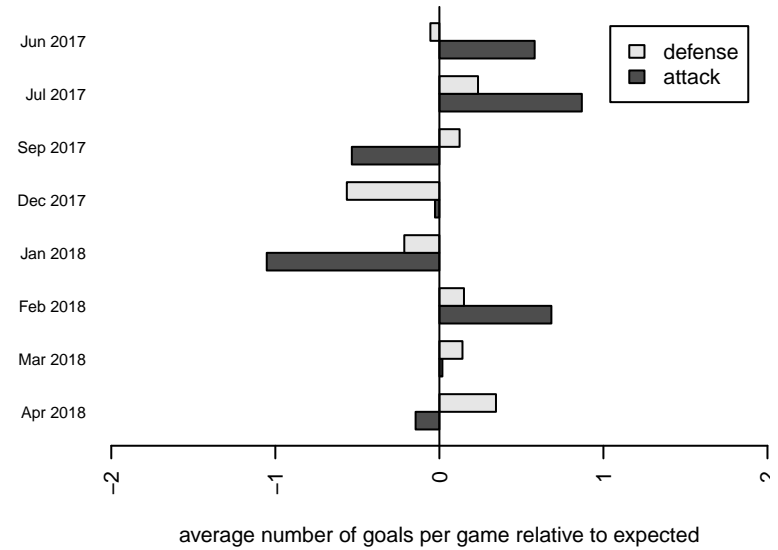

Performance relative to 13 month average