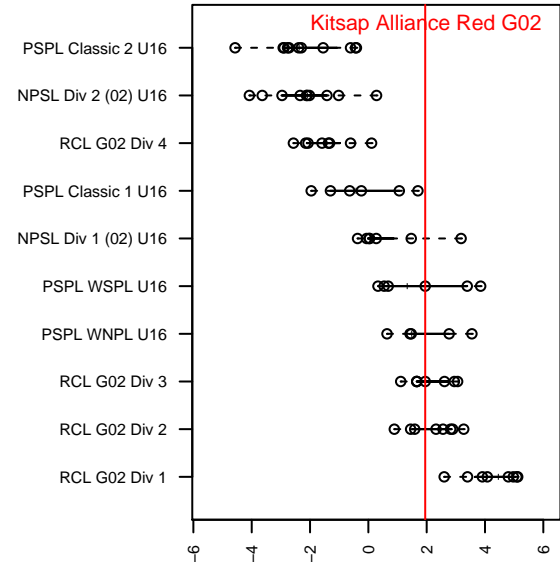

**attack and defense rating
relative to others at age
and all opponents in last 13 months**