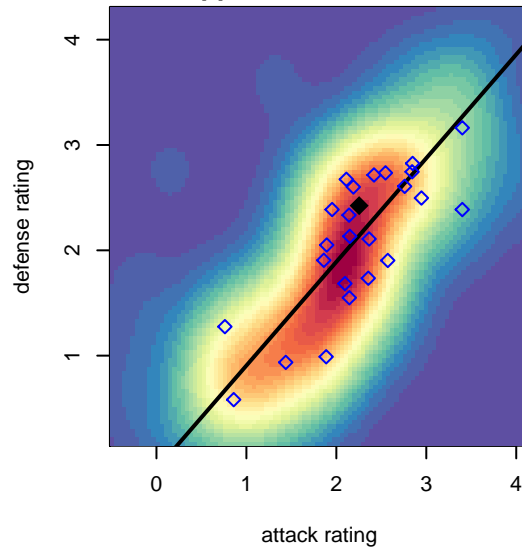

**attack and defense rating
relative to others at age
and all opponents in last 13 months**