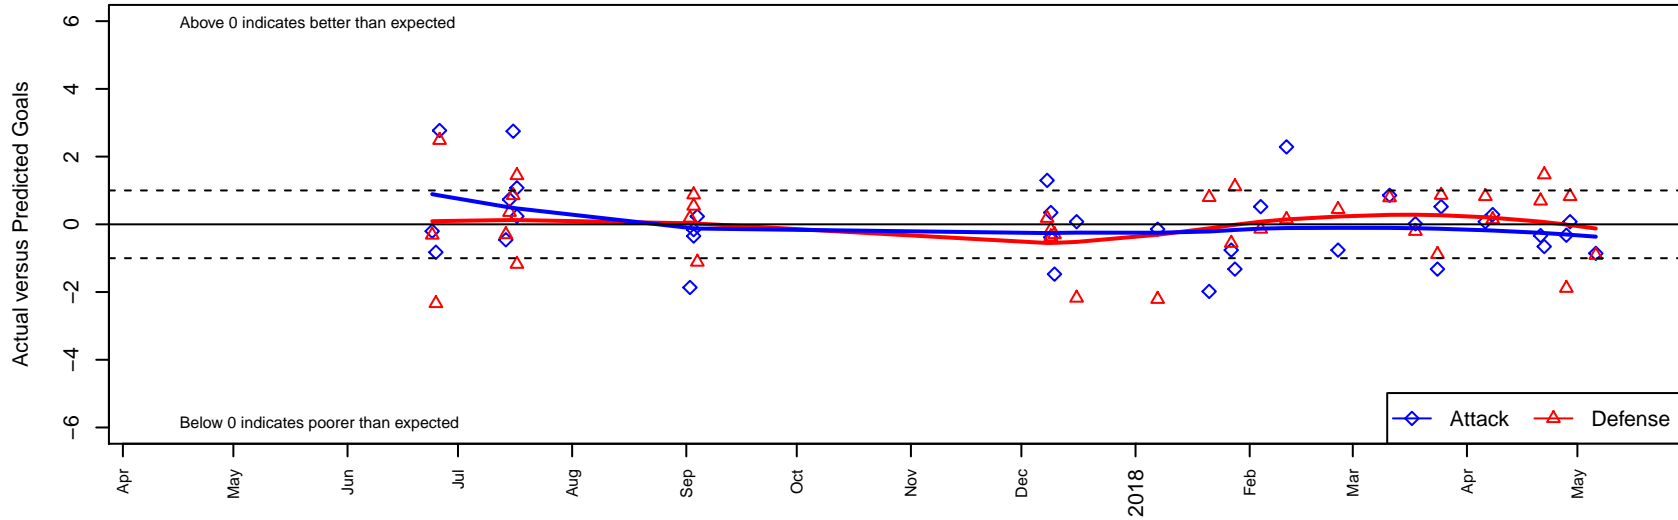

Kitsap Alliance Red G02

Westsound FC
 Silverdale, WA
 G02 total strength=1475
 attack=9.52 defense=11.29
 fall league = RCL G02 Div 3
 notes= A

alt names used:
 Kitsap Alliance FC – G02 A
 Kitsap Alliance FC G02A
 Kitsap Alliance FC G02A
 KITSAP ALLIANCE FC G02A (WA)
 KITSAP ALLIANCE FC G02A (WA)
 Kitsap Alliance FC – G02 A

Kitsap Alliance Red G02
 Dots are actual minus expected GF (blue circles) and GA (red triangles).
 Blue line is smoothed change in attack strength. Red is smoothed change in defense strength.

**attack and defense variance (black dot)
relative to other teams
and top 10 in region**